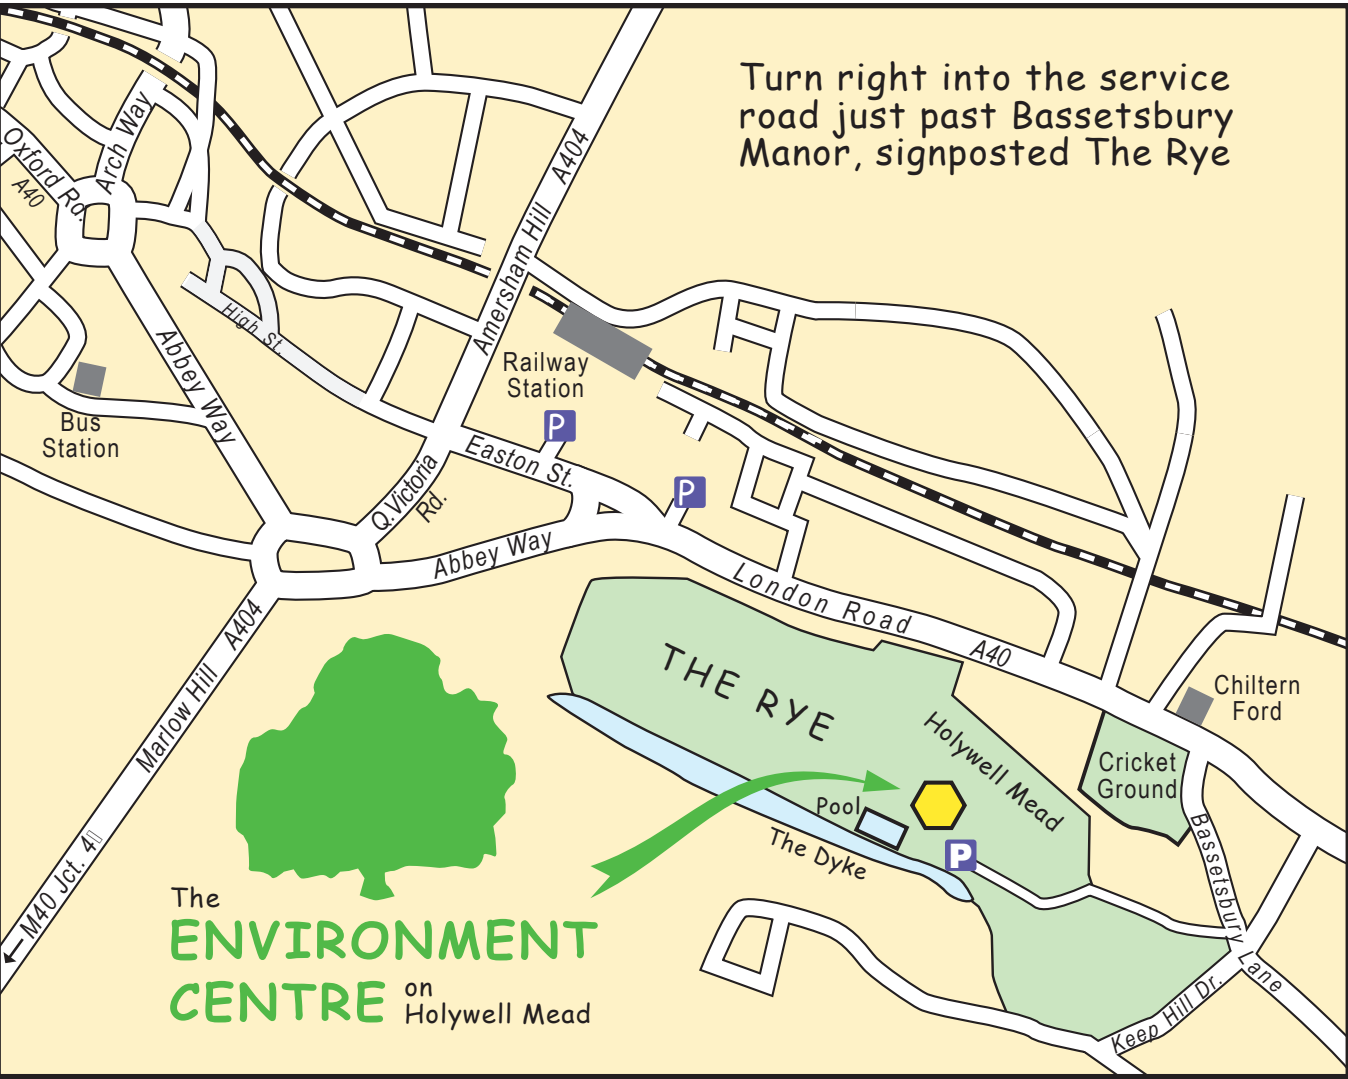

Turn right into the service road just past Bassetsbury Manor, signposted The Rye

The  
**ENVIRONMENT  
CENTRE** on  
Holywell Mead